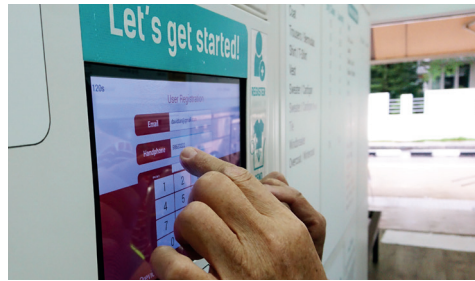

Locker@Yes!Courier

Delivering a Parcel

1 Log In

For new couriers Sign up for a new account via the tablet / mobile for security purposes

For existing couriers

- Login into your account through the tablet
- Select the locker size
- Key in the recipient's mobile number

2 Drop off

- The locker door opens
- Place recipient's parcel/s into the locker before securing it

3 Completed

The transaction is now complete. You may now move on to the next delivery

Our Branches

Ang Mo Kio Branch
Blk 422 Ang Mo Kio Ave 3
#01-2530, S(560422)